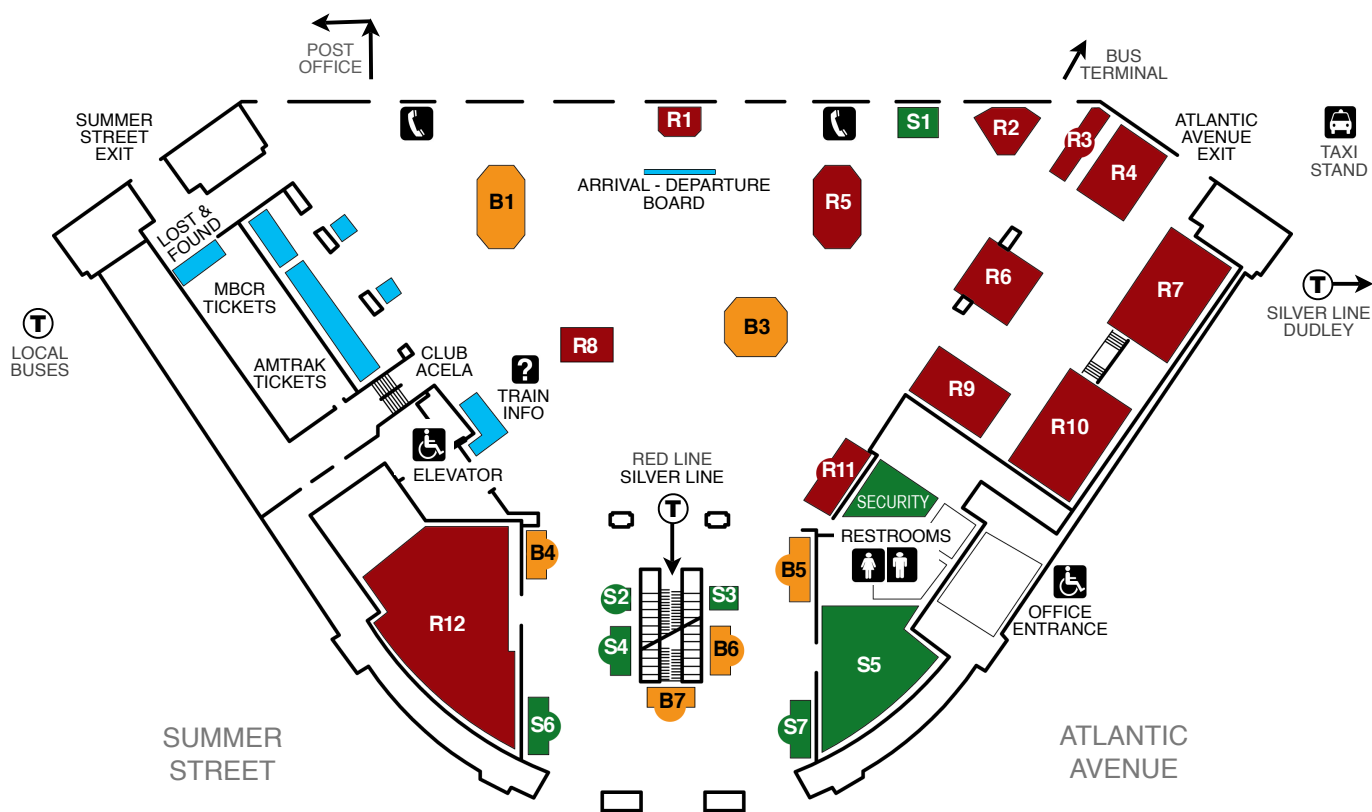

# SOUTH STATION TRAIN TERMINAL DIRECTORY

[www.south-station.net](http://www.south-station.net)

## EATERIES

- R5 Au Bon Pain
- R2 Aunite Anne's Pretzels
- R4 Cajun Cajun
- R8 CheeseBoy
- R12 Clarke's Bar & Grill
- R6 Cosi
- R9 Master Wok
- R7 McDonald's
- R10 Pizzeria Regina
- R11 Rosie's Bakery
- R4 Southwest Grill
- R1 Surf City Squeeze

## SERVICES

- S7 Bank of America ATM
- S6 Citizen's Bank ATM
- S1 City View Trolley
- S2 General Shoe - shine  
full service on lower level
- S3 Greyhound - Peter Pan
- S4 South Station Concierge
- S5 Sovereign Bank

## SHOPS

- B3 Barbara's Bookstore
- B7 Lambert's Marketplace
- B1 Martin's News Shop
- B6 Metro PCS
- B2 Rosetta Stone
- B5 Serenade Chocolatier
- B4 Teddy Ballgame's